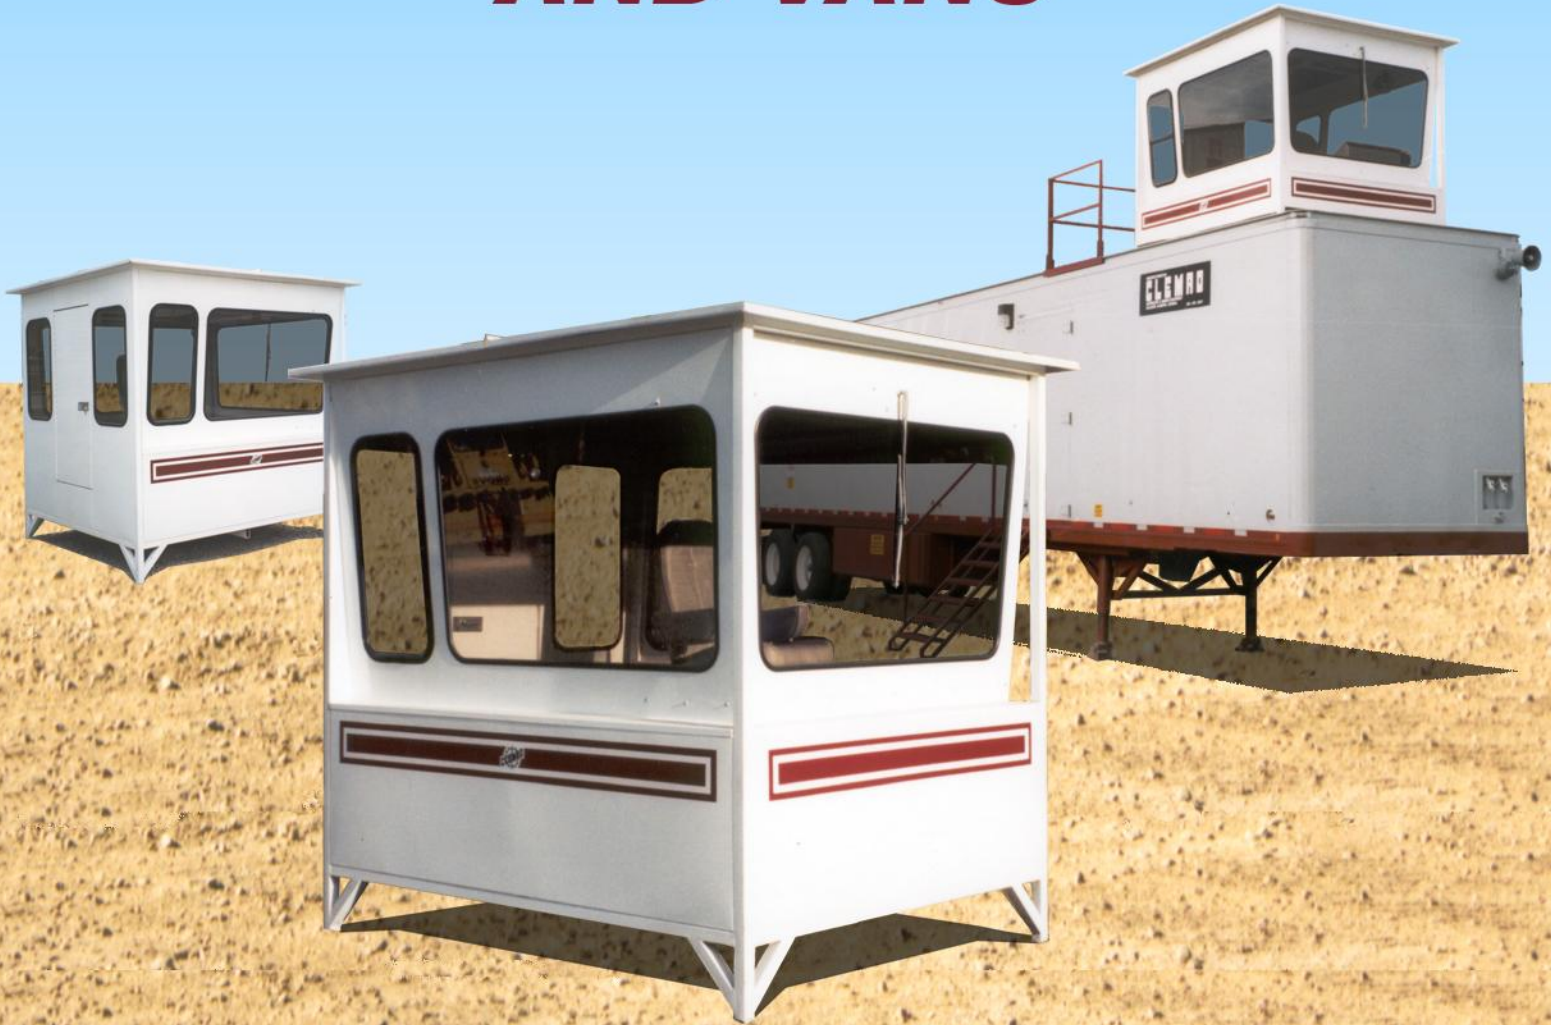

CLEMRO

CONTROL TOWERS

AND VANS

CLEMRO **Western Ltd.**

8242-30 STREET S.E., CALGARY, ALBERTA, CANADA T2C 1H8
PHONE: (403) 279-3877 FAX: (403) 236-0186 www.clemro.com

Control Towers And Vans

Clemro Design Features

Tower Features

- Hydraulic scissor lift.
- Reclining seat with foot rest & optional swivel.
- Tinted glass.
- Wall or roof mounted air conditioner.
- Windshield wiper.
- Interior heater.
- Defrost fan.
- Interior halogen lighting.
- Storage shelving.
- Roof outlets for site lighting.

Sizes:
6" X 6"
8" X 6"
10" X

Clemro control towers provide a comfortable air conditioned environment.

Clemro control towers give you full view of your crushing spread.

Rear escape door allows quick exit in an emergency.

Safety hand-rails lift into position in seconds.

Control Van Features

Large double walled fuel tank.

High wattage outlets for cone & jaw crusher

Low wattage outlets for conveyors etc.

Clemro control towers can be easily installed into any standard trailer leaving you room for generator tool crib etc.