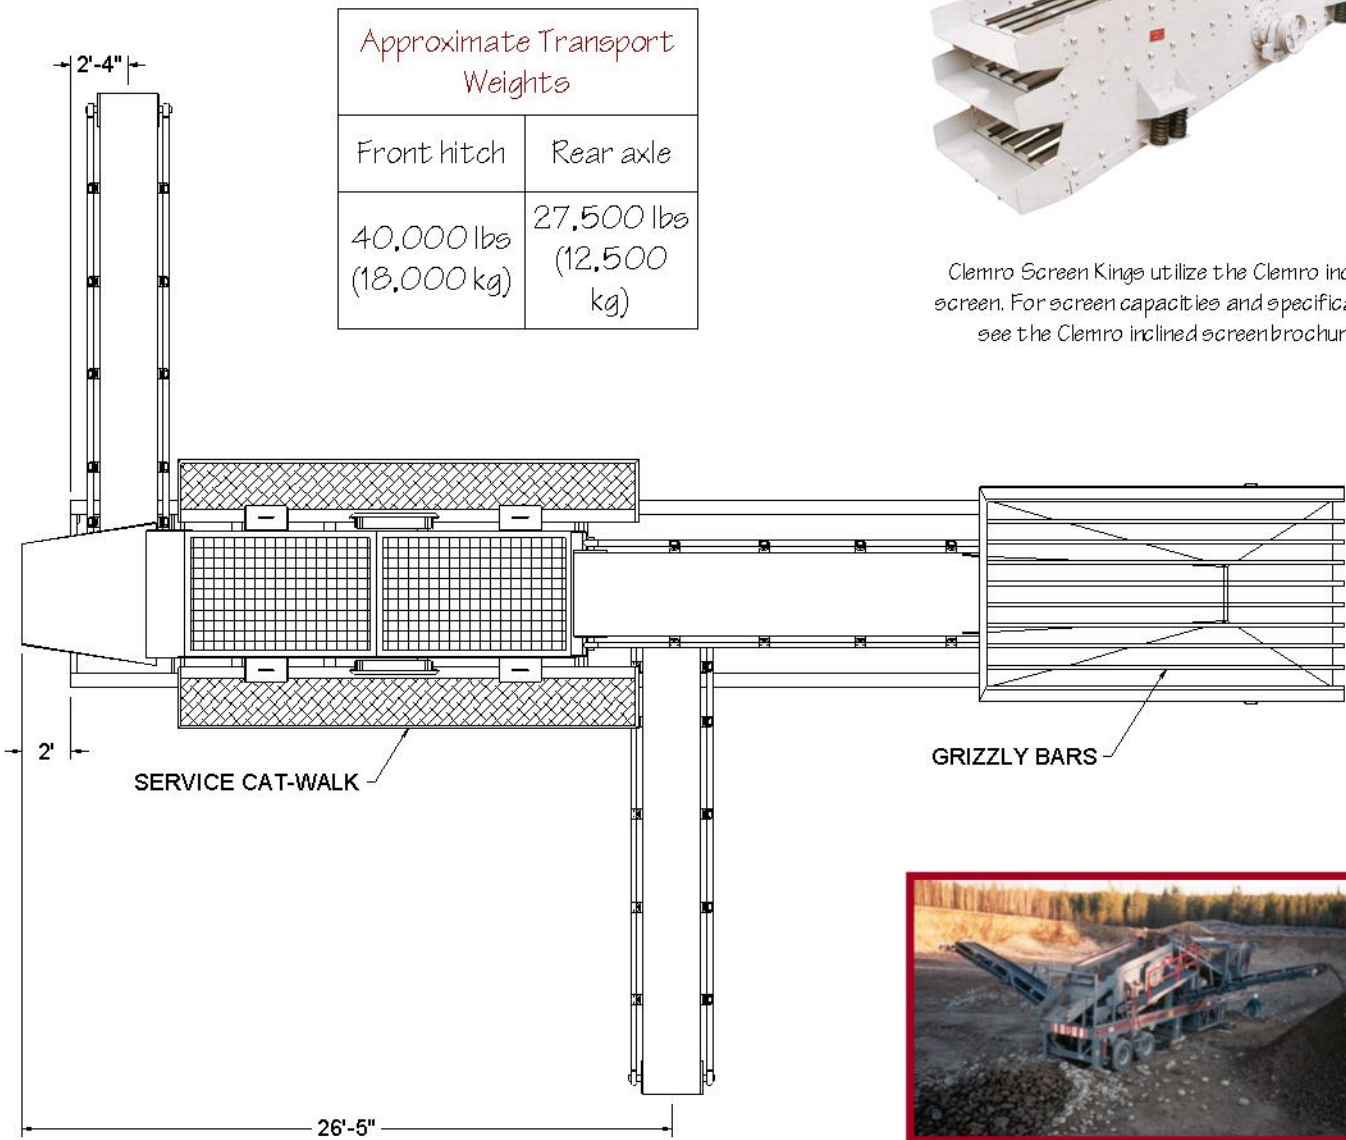

8242 30 Street S.E., Calgary, Alberta, Canada T2C 1H8
Phone: (403) 279-3877 Fax: (403) 236-0186 www.clemro.com

Screen King

Clemro Design Specifications

Clemro Screen Kings utilize the Clemro inclined screen. For screen capacities and specifications see the Clemro inclined screen brochure.