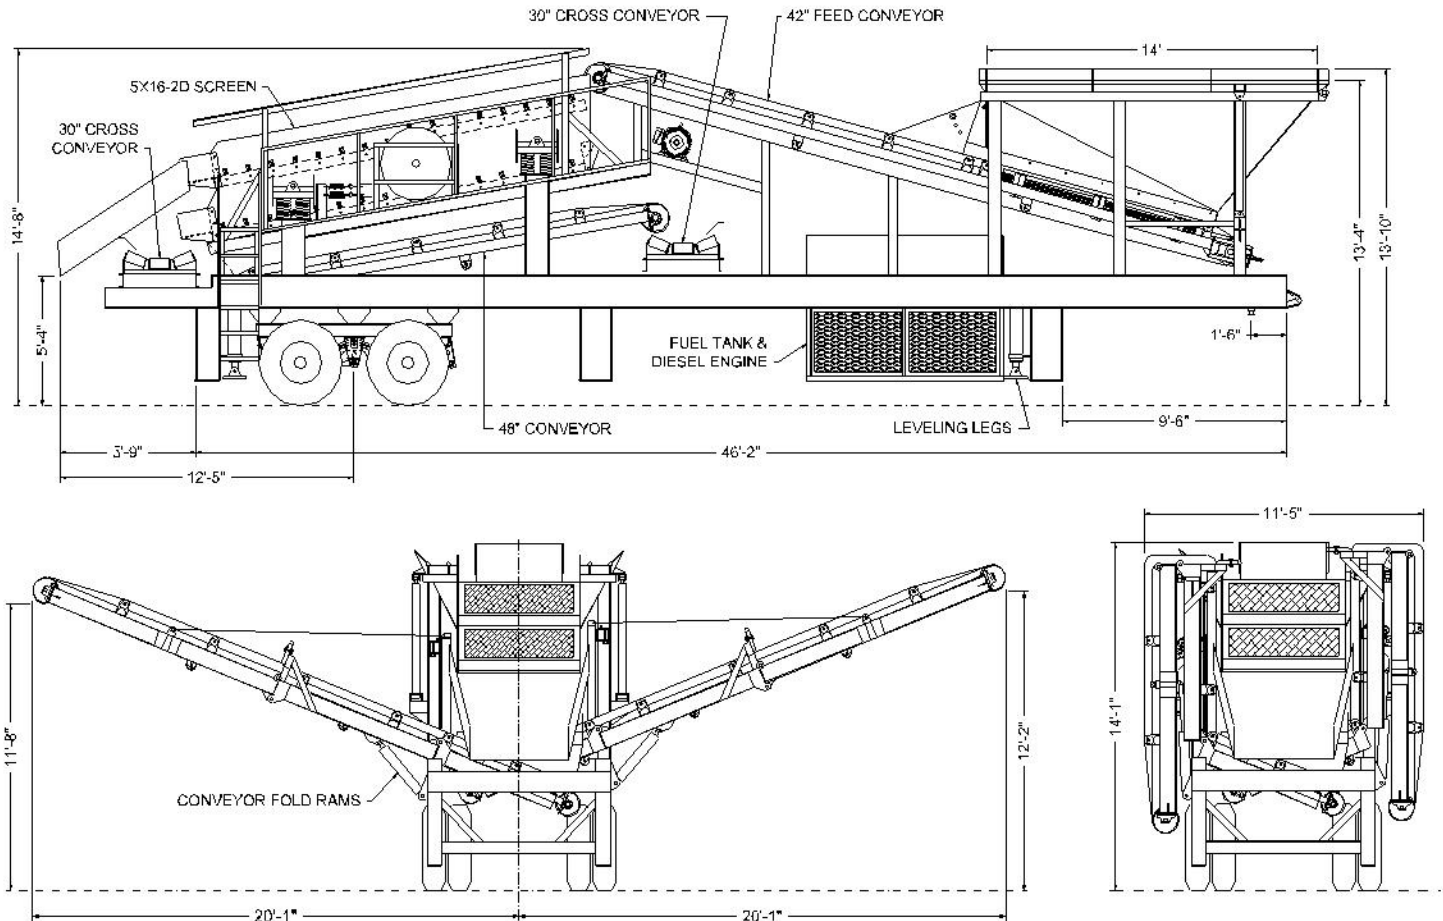

Screen King

Clemro Design Specifications

Note: Dimensions shown are approximate. Certified drawings are available for construction purposes.

Factory Support

Clemro has the most outstanding factory warranty in the industry. Five (5) year warranty on the main frame and one (1) year warranty on all Clemro manufactured parts. Twenty-four (24) hour, seven (7) days a week ties your company into Clemro's massive parts and component inventory. All this is supplemented by your local Clemro dealer organization.