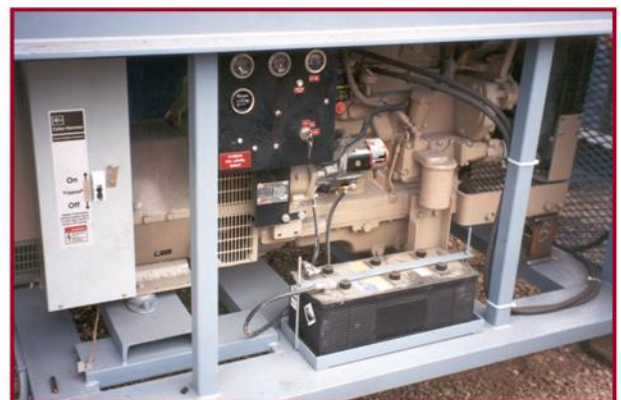

Clemro manufactured conveyor components ensures top quality.

Chassis Features

- 21" @ 62 lbs. per foot wide flange I-beam.
- Hydraulic leveling system.
- Double Rayco axles.
- 11/22.5 tubeless radial tires.
- Air brakes, clearance lights, mud-flaps etc.

Clemro's large fuel tank gives you a full day of operation without fuel fill-up.

Plant Features

- 100 kilowatt diesel generator.
- 200 imp. gallon diesel fuel tank.
- 30 HP variable frequency feeder drive.
- High capacity hydraulic system.
- Heavy duty feeder grizzly bars.
- Hydraulic grizzly bar raise.
- Remote operation.