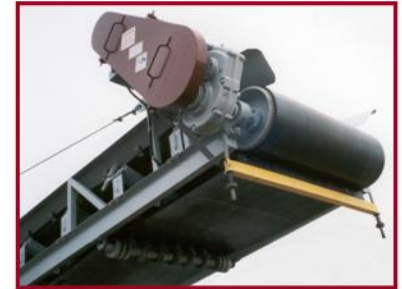

Clemro manufactured conveyor components ensures top quality.

Chassis Features

- 21" @ 62 lbs. per foot wide flange I-beam.
- Hydraulic leveling system.
- Double Rayco axles.
- 11/22.5 tubeless radial tires.
- Air brakes, clearance lights, mud-flaps etc.

Clemro's large fuel tank gives you a full day of operation without fuel fill-up.

Plant Features

- 100 kilowatt diesel generator.
- 200 imp. gallon diesel fuel tank.
- 30 HP variable frequency feeder drive.
- High capacity hydraulic system.
- Heavy duty feeder grizzly bars.
- Hydraulic grizzly bar raise.
- Remote operation.